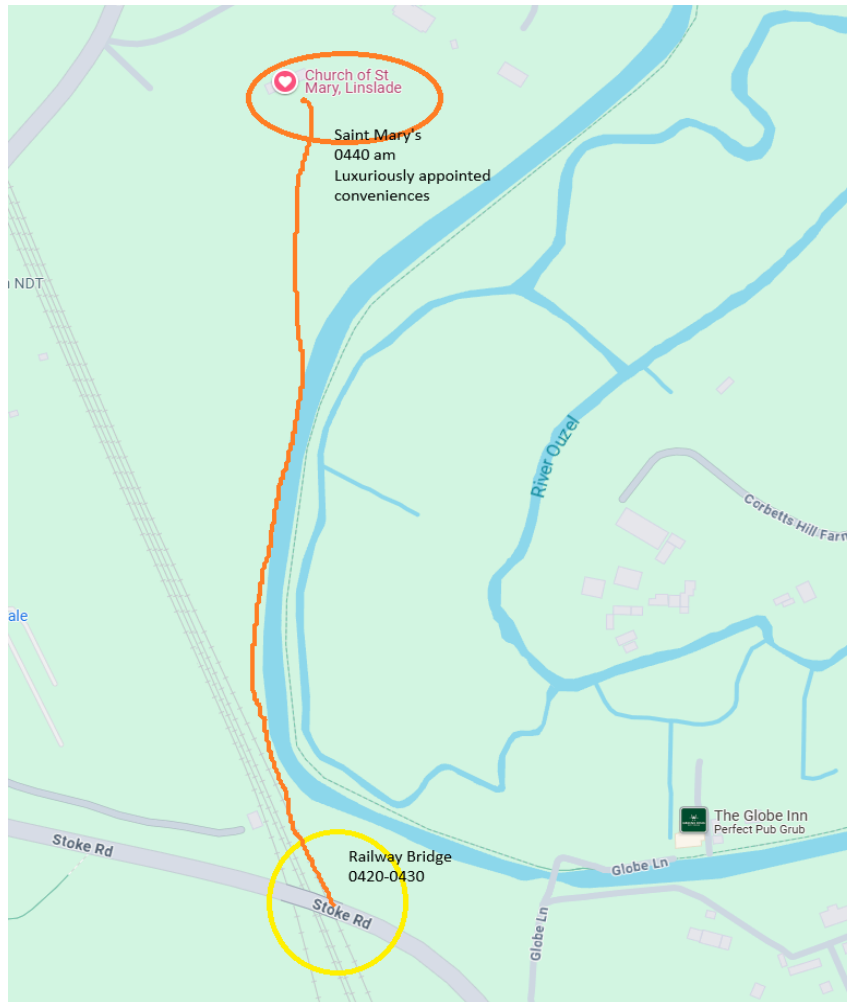

Stage 2 Rowley Furrows (0405 to 0410) to Stoke road Railway Bridge (0420 to 0430):
What3Words ///undivided.exams.grand

The last leg, Railway bridge (0420 to 0430) to Saint Mary's (0440) via the canal
What3Words ///unheated.dreamers.perky